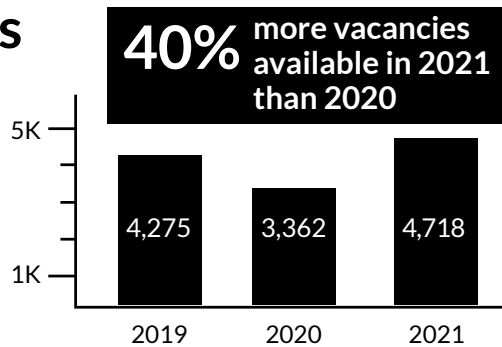

ADVANCED ENGINEERING CAREERS IN DORSET

A career in advanced engineering and manufacturing could see you work anywhere from marine technologies to defence and aerospace.

FACTS

From the mysterious Stonehenge to the world's first underground railway, the UK has a remarkable engineering tradition.

Over 2 million people work in the sector in England, making it one of the largest employment industries.

Dorset is home to thriving advanced engineering employing around 28,000 people, and contributing £1.7 billion to the economy.

Future of Jobs in Dorset

There is high demand for talent in this exciting fast-paced sector.